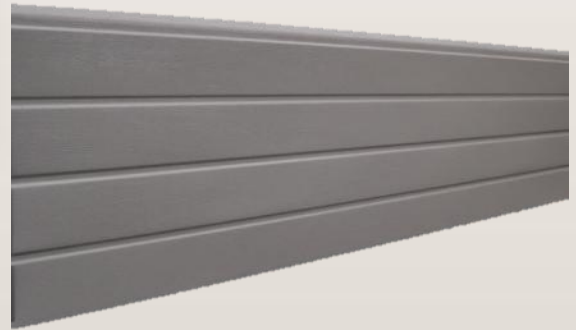

Steel Doors

RIBLINE PROFILE

Surface Finishes: Woodgrain
Smooth (0.60mm gauge steel)
Woodtech

Traditional weatherboard look which also is a good match with roller door profiles.
0.45mm gauge steel
Available in standard coloursteel colours, powdercoated or zinalume.