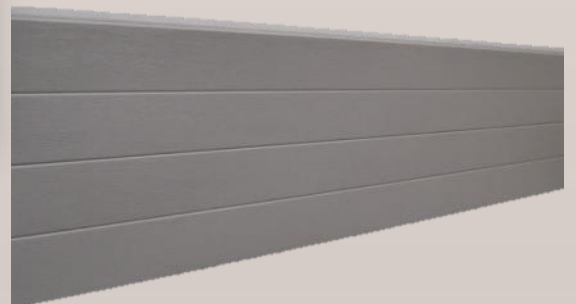

Surface Finishes: Woodgrain
Woodtech

A modern style having a very tidy appearance suitable for many situations
0.60mm gauge steel
Available in standard coloursteel colours, powdercoated or zinalume.