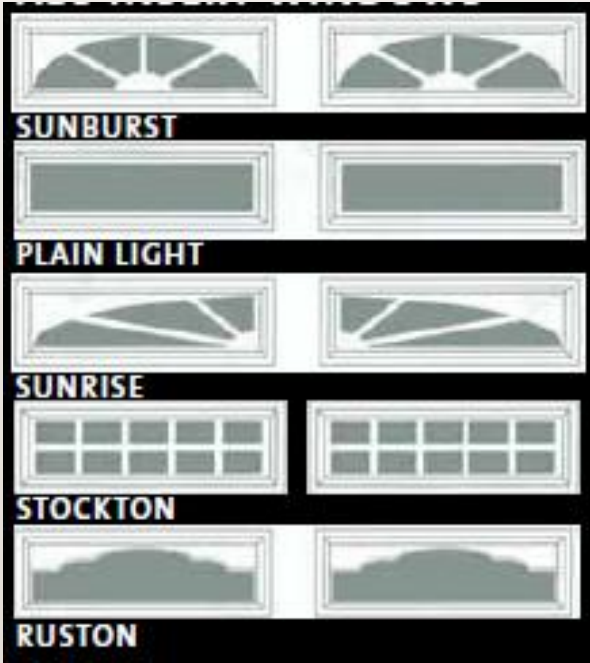

A classy, modern door giving your home a finished look

0.60mm gauge steel

Available in standard coloursteel colours, powdercoated or zinalume.

Window Options

Adding windows to your garage door gives you that extra light in your garage. Windows can also add style to your door making it more visually appealing (Windows are available in all types of glass.)