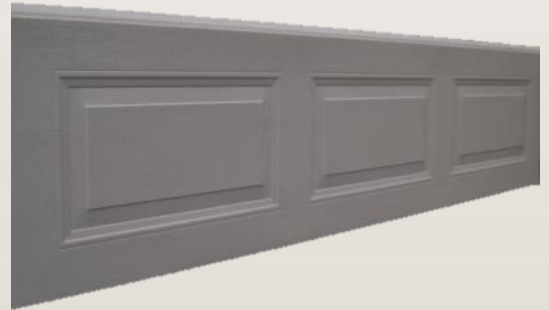

Steel Doors

RIBLINE PROFILE

Surface Finishes: Woodgrain
Smooth (0.60mm gauge steel)
Woodtech

Traditional weatherboard look which also is a good match with roller door profiles.
0.45mm gauge steel
Available in standard coloursteel colours, powdercoated or zinalume.

PRESSED PANEL

Surface Finishes: Woodgrain
Woodtech

A classic style matching well with window designs

0.60mm gauge steel

Available in standard coloursteel colours, powdercoated or zinalume.

FLAT PROFILE

Surface Finishes: Woodgrain
Woodtech
Smooth folded (.95 gauge steel)

A classy, modern door giving your home a finished look

0.60mm gauge steel

Available in standard coloursteel colours, powdercoated or zinalume.

Window Options

Adding windows to your garage door gives you that extra light in your garage. Windows can also add style to your door making it more visually appealing (Windows are available in all types of glass.)