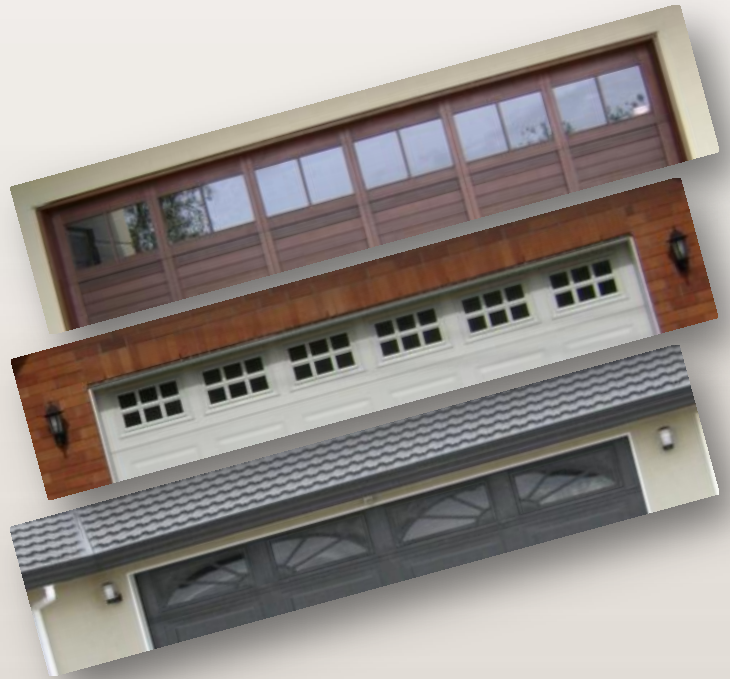

A classy, modern door giving your home a finished look

0.60mm gauge steel

Available in standard coloursteel colours, powdercoated or zinalume.

Window Options

Adding windows to your garage door gives you that extra light in your garage. Windows can also add style to your door making it more visually appealing (Windows are available in all types of glass.)